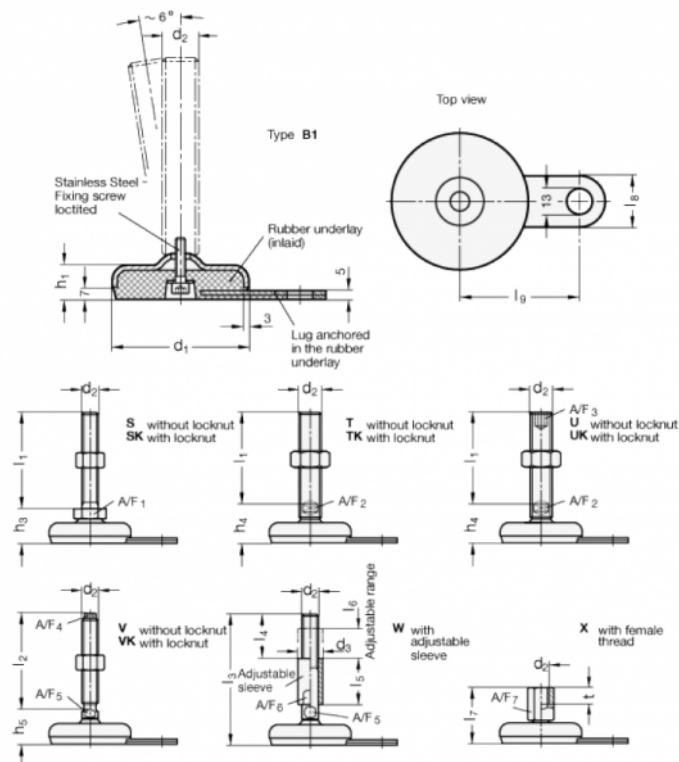

Article number: 203360M850B1S

Description: E+G levelling foot
GN 33-60-M8-50-B1-S, Stainless steel

Note: S Without nut, External hexagon at the bottom

Measures

A/F1	= 17
d1	= 60
d2	= M8
h1	= 19
h3	= 27
l1	= 50
l8	= 25
l9	= 50